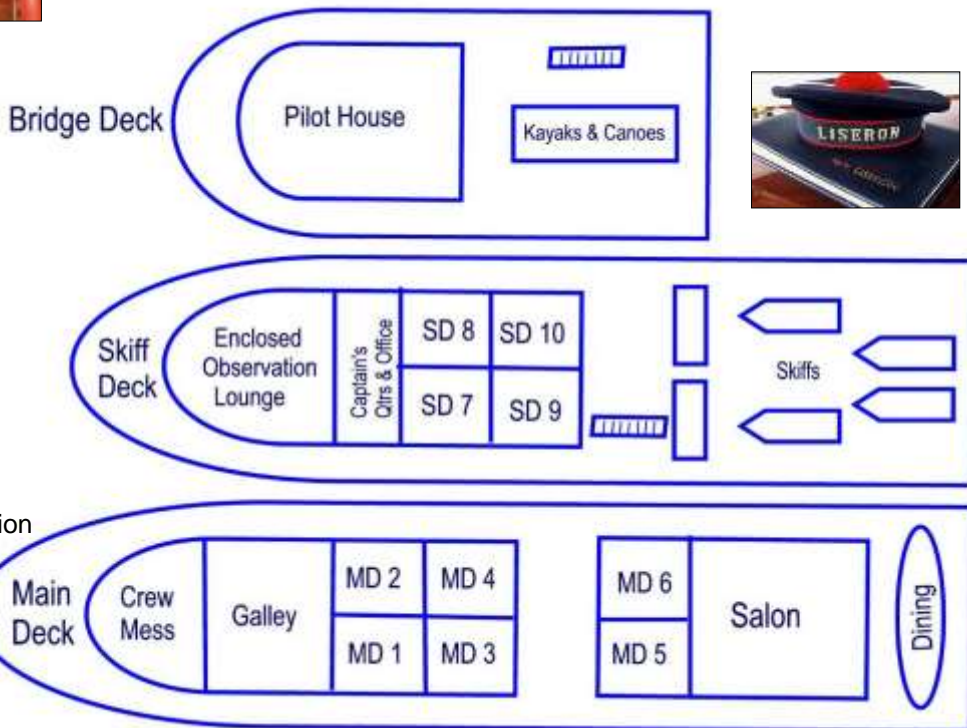

Main Deck #6
queen sized bed and a single upper bunk

Main Deck #4
queen sized bed and a single upper bunk

Main Deck #2
queen sized bed and a single upper bunk

Window and screened door open to covered deck. Private toilet, sink and shower in each room. If possible, assign children to the main deck. There is one set of stairs up to the skiff deck. → There are two sets of stairs to the bridge deck. Passengers are welcome to visit the bridge and Observation room located on the forward skiff deck. Main salon and guest lounge is on the main deck. Dining is aft on the main deck in a see-through heated isinglass enclosure.

Skiff Deck #9
queen sized bed and a single upper bunk

Skiff Deck #7
queen sized bed and a single upper bunk

Skiff Deck #10
queen sized bed and a single upper bunk

Skiff Deck #8
queen sized bed and a single upper bunk

**Coast Guard rules limit the capacity of the M/V Liseron to 20 passengers.*

Dining is aft on the fantail, which is heated and protected from weather.

Length 145 ft. - Width 28 ft.
10 cabins / 20 passengers

Pilothouse visits are welcome; with comfortable bench seating located behind the steering station.

The Observation Lounge

The well-appointed main Salon - with full bar - is a great place to gather for videos, reading, socializing, games and informative presentations.