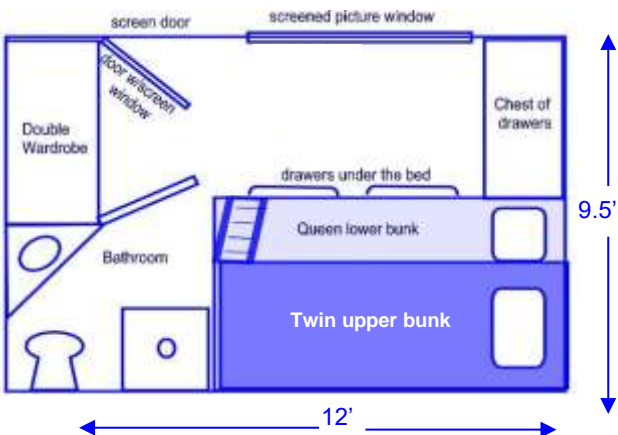

Liseron has 10 guest cabins – each with a queen lower and twin upper bunk – comfortably accommodating 20 guests.