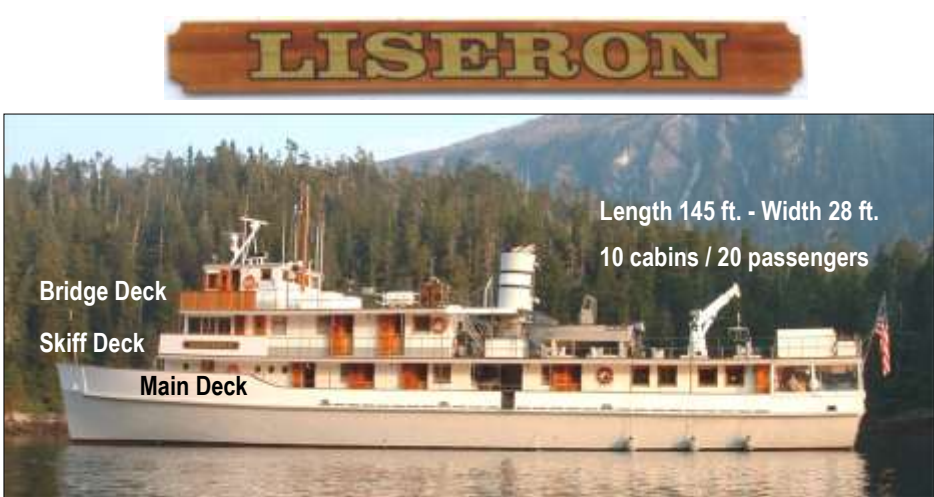

Skiff Deck #9
queen sized bed and a single upper bunk

Skiff Deck #7
queen sized bed and a single upper bunk

Skiff Deck #10
queen sized bed and a single upper bunk

Skiff Deck #8
queen sized bed and a single upper bunk

**Coast Guard rules limit the capacity of the M/V Liseron to 20 passengers.*

Dining is aft on the fantail, which is heated and protected from weather.

Length 145 ft. - Width 28 ft.
10 cabins / 20 passengers